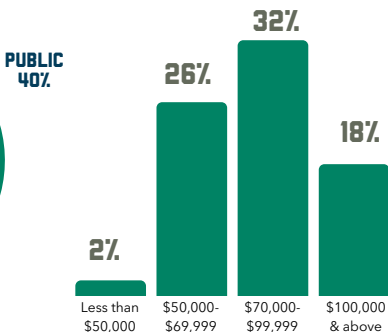

TRACHTENBERG IN THE WORLD

Professional Achievements for 2022 MPA, MPP and MA-ENRP Graduates

NON-PROFIT/NGO/
EDUCATIONAL INSTITUTION
29%

PRIVATE/FOR PROFIT
31%

95% EMPLOYED, CONTINUING EDUCATION, OR NOT SEARCHING